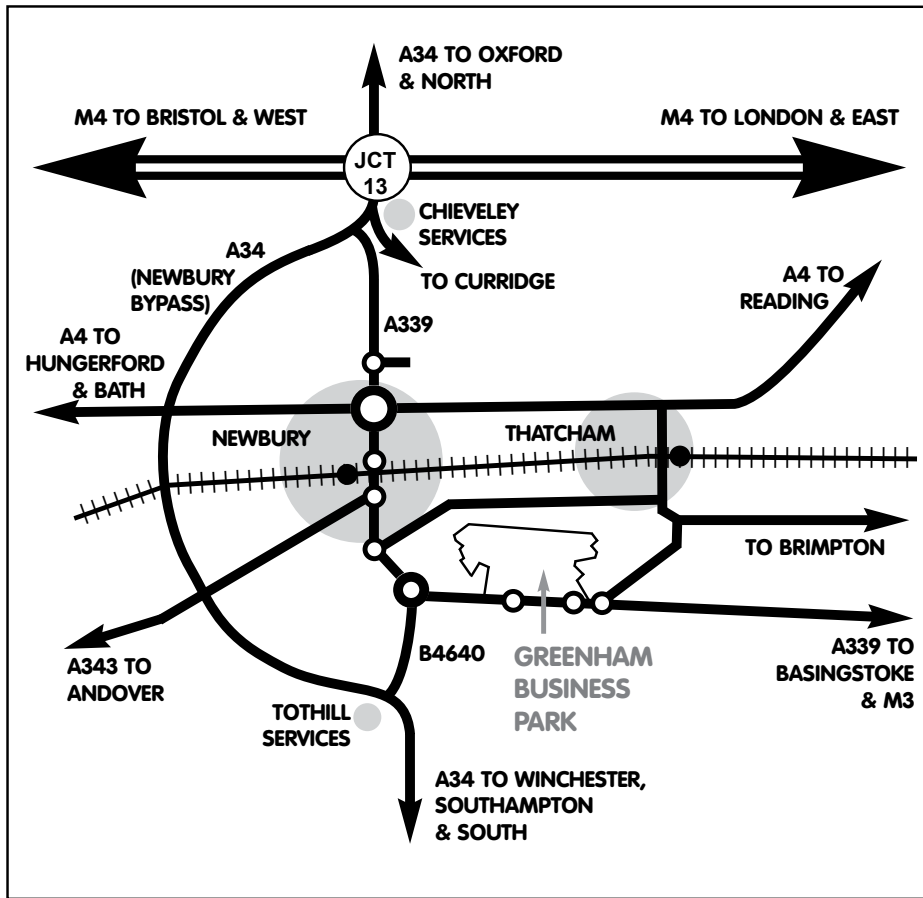

how to find Greenham Business Park

catch the **subsidised**
103 shuttlebus
from Newbury

Newbury - Greenham BusinessPark

Mondays to Fridays except public holidays

Newbury Bus Station	Newbury College	Greenham Business Park
06.35	06.48 (S)	06.52
07.35	07.48 (S)	07.52
08.35	08.48 (S)	08.52
09.35	09.48 (S)	09.58
10.35	10.44	10.58
11.35	11.44	11.58
12.35	12.44	12.58
13.35	13.44	13.52
14.35	14.44	14.58
15.35	15.48 (S)	15.58
16.35	16.48 (S)	16.58
17.35	17.48 (S)	17.58
18.35	18.48 (S)	18.58

Park times are shown for the Security Lodge on Main St. For times at Venture West add 3 minutes.

(S): Sandleford for Newbury College

Greenham Business Park - Newbury

Mondays to Fridays except public holidays

Greenham Business Park	Newbury College	Newbury Bus Station
06.10	06.14 (S)	06.27
07.10	07.14 (S)	07.27
08.10	08.19 (S)	08.32
09.10	09.19 (S)	09.32
10.10	10.23	10.32
11.10	11.23	11.32
12.10	12.19 (S)	12.32
13.10	13.23	13.32
14.10	14.23	14.32
15.10	15.20	15.32
16.10	16.20	16.32
17.10	17.15	17.27
18.10	18.15	18.27

Park times are shown for the Security Lodge on Main St. For times at Venture West subtract 3 minutes.

(S): Sandleford for Newbury College

how to find Greenham Business Park Ltd

or cycle across
the Common