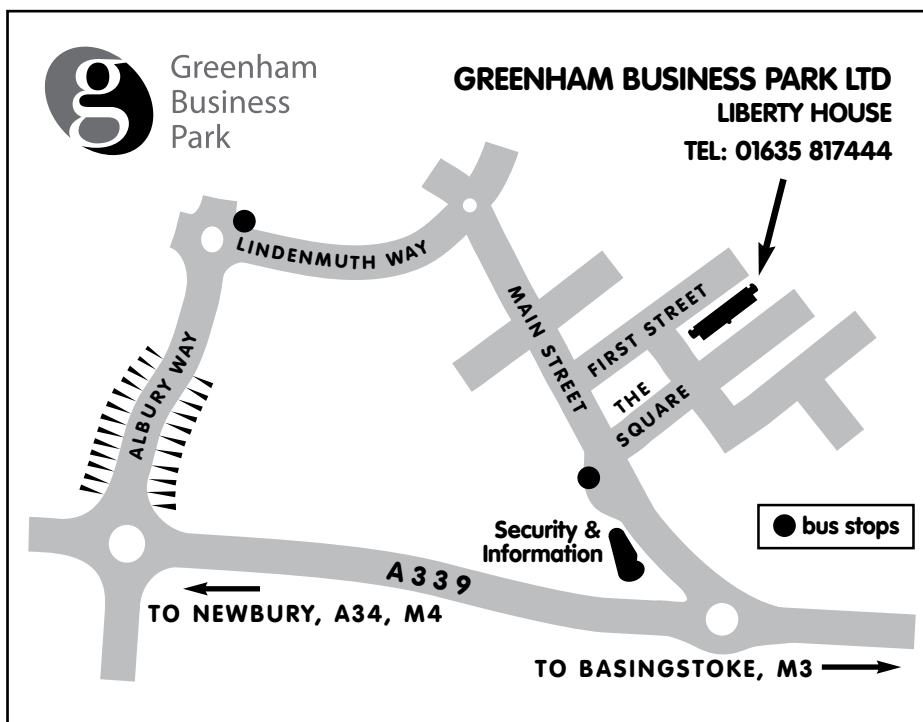

how to find Greenham Business Park

catch the **subsidised**
103 shuttlebus
from Newbury

Newbury - Greenham BusinessPark

Mondays to Fridays except public holidays

Newbury Bus Station	Newbury College	Greenham Business Park
06.35	06.48 (S)	06.52
07.35	07.48 (S)	07.52
08.35	08.48 (S)	08.52
09.35	09.48 (S)	09.58
10.35	10.44	10.58
11.35	11.44	11.58
12.35	12.44	12.58
13.35	13.44	13.52
14.35	14.44	14.58
15.35	15.48 (S)	15.58
16.35	16.48 (S)	16.58
17.35	17.48 (S)	17.58
18.35	18.48 (S)	18.58

Park times are shown for the Security Lodge on Main St. For times at Venture West add 3 minutes.

(S): Sandleford for Newbury College

Greenham Business Park - Newbury

Mondays to Fridays except public holidays

Greenham Business Park	Newbury College	Newbury Bus Station
06.10	06.14 (S)	06.27
07.10	07.14 (S)	07.27
08.10	08.19 (S)	08.32
09.10	09.19 (S)	09.32
10.10	10.23	10.32
11.10	11.23	11.32
12.10	12.19 (S)	12.32
13.10	13.23	13.32
14.10	14.23	14.32
15.10	15.20	15.32
16.10	16.20	16.32
17.10	17.15	17.27
18.10	18.15	18.27

Park times are shown for the Security Lodge on Main St. For times at Venture West subtract 3 minutes.

(S): Sandleford for Newbury College

how to find Greenham Business Park Ltd

or cycle across
the Common